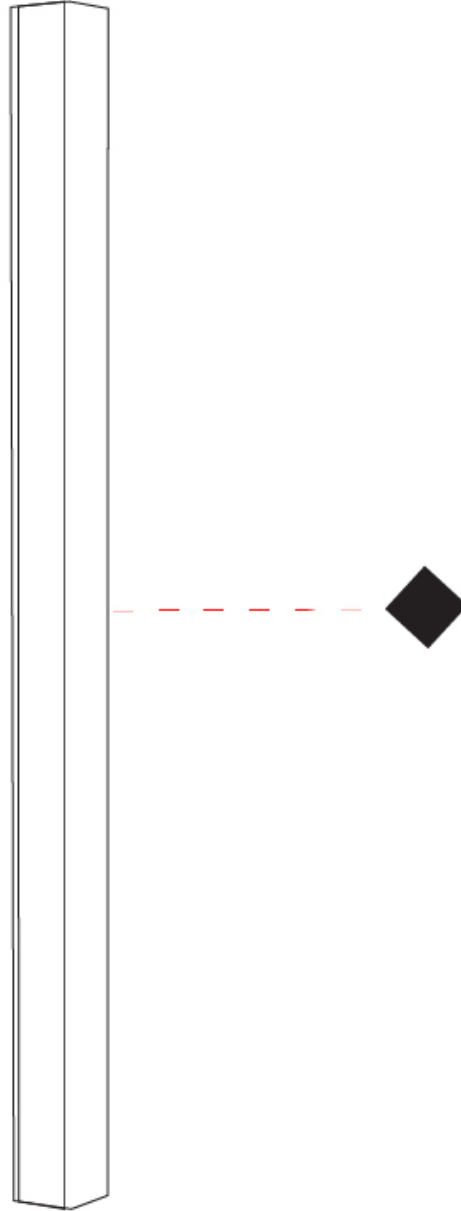

LED40 SURFACE

D72009-

PROJECT

TYPE

SPECIFIER

QUANTITY

DATE

D