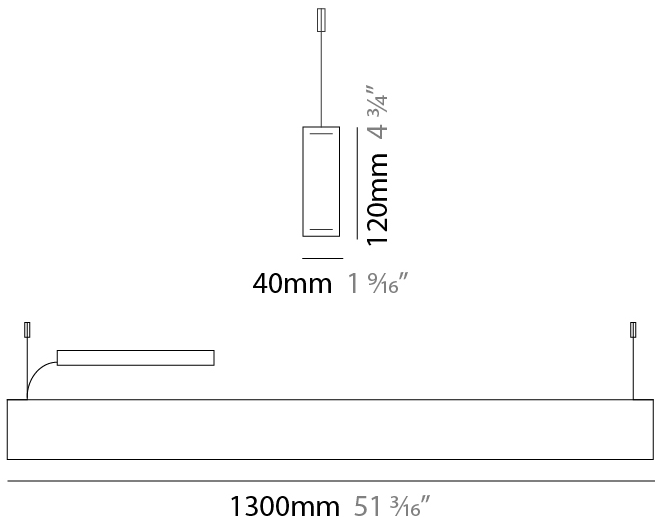

GENERAL

Series: Woodlin _____
Subseries: LED120 _____
Brand: Tunto _____
Division: Design _____
Mounting Type: Suspension _____
Mounting Location: Ceiling _____
Subcategory: Profile _____

PHYSICAL

Shape: Rectangle _____
Length (mm): 1300 _____
Length (in): 51 ³/₁₆ _____
Width (mm): 40 _____
Width (in): 1 ⁹/₁₆ _____
Height (mm): 120 _____
Height (in): 4 ³/₄ _____
Max. Overall Height (mm): 2120 _____
Max. Overall Height (in): 83 ⁷/₁₆ _____
Light Distribution: Direct / Indirect _____
Diffuser: Opal _____
Fixture Finish: WAL / ASH / OAK / BLK / WHI _____
Fixture Material: Wood _____
Cable Details: 2000mm / 78 3/4" _____

ELECTRICAL

Lamp Type: LED _____
Input Wattage (W): 60 _____
Total Output Wattage (W): 50.1 _____
Dimming: Tri-Mode (Non-Dimming and Phase Dimming (120Vac only) and 0-10V Dimming) _____
Driver Included: Yes _____
Driver Location: Integrated _____
Driver Type: Constant Current - Universal _____
Driver Class: Class 2 _____
Input Voltage (V): 120 - 277 _____
Constant Current (MA): 700 _____

LED

Color Temperature (°K): 2700 / 3000 / 4000 _____
Max. Delivered Lumen (lm): 3260 _____
CRI: >93 CRI _____
Lamp Life (hrs): 50000 _____

OPTICAL

RATINGS AND CERTIFICATIONS

Certified By: Certified for North American Standards _____
IP rating: IP20 _____