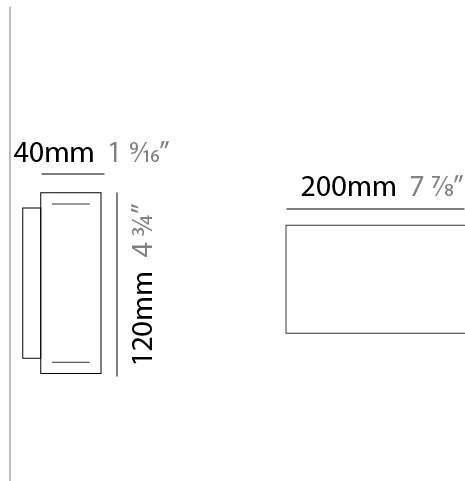

LED120 SURFACE

D73027-

base number   Color   Finish
Temperature   Options

1. To build a product code in our configurator select the specify button on the base model # product page
2. To build a manual product code on this datasheet choose from the options listed below in blue font and add the suffix to the base model #

GENERAL

Series: Woodlin
Subseries: LED120
Brand: Tunto
Division: Design
Mounting Type: Surface
Mounting Location: Wall
Subcategory: Profile

PHYSICAL

Shape: Rectangle
Length (mm): 200
Length (in): 7 ⁷/₈
Width (mm): 40
Width (in): 1 ⁹/₁₆
Height (mm): 120
Height (in): 4 ³/₄
Extension (mm): 40
Extension (in): 1 ⁹/₁₆
Light Distribution: Direct / Indirect
Diffuser: Opal
Fixture Finish: WAL / ASH / OAK / BLK / WHI
Fixture Material: Wood

ELECTRICAL

Lamp Type: LED
Input Wattage (W): 6
Total Output Wattage (W): 4.5
Dimming: Tri-Mode (Non-Dimming and Phase Dimming (120Vac only) and 0-10V Dimming)
Driver Included: Yes
Driver Location: Remote
Driver Type: Constant Current - Universal
Driver Class: Class 2
Housing: ENCP3
Input Voltage (V): 120 - 277
Constant Current (MA): 500

LED

Color Temperature (°K): 2700 / 3000 / 4000
Max. Delivered Lumen (lm): 300
CRI: >93 CRI
Lamp Life (hrs): 50000

OPTICAL

RATINGS AND CERTIFICATIONS

Certified By: Certified for North American Standards
IP rating: IP20

PROJECT	_____
TYPE	_____
SPECIFIER	_____
QUANTITY	_____
DATE	_____