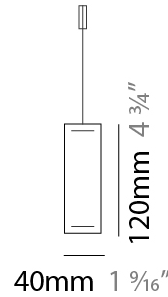

PROJECT	
TYPE	
SPECIFIER	
QUANTITY	
DATE	

LED120 SUSPENSION

D71024-

base number
Color   Finish
Temperature   Options

1. To build a product code in our configurator select the specify button on the base model # product page
2. To build a manual product code on this datasheet choose from the options listed below in blue font and add the suffix to the base model #

GENERAL

Series: Woodlin
Subseries: LED120
Brand: Tunto
Division: Design
Mounting Type: Suspension
Mounting Location: Ceiling
Subcategory: Profile

PHYSICAL

Shape: Rectangle
Length (mm): 1000
Length (in): 39 ³/₈
Width (mm): 40
Width (in): 1 ⁹/₁₆
Height (mm): 120
Height (in): 4 ³/₄
Max. Overall Height (mm): 2120
Max. Overall Height (in): 83 ⁷/₁₆
Light Distribution: Direct / Indirect
Diffuser: Opal
Fixture Finish: [WAL](#) / [ASH](#) / [OAK](#) / [BLK](#) / [WHI](#)
Fixture Material: Wood
Cable Details: 2000mm / 78 3/4"

ELECTRICAL

Lamp Type: LED
Input Wattage (W): 46
Total Output Wattage (W): 38
Dimming: Tri-Mode (Non-Dimming and Phase Dimming (120Vac only) and 0-10V Dimming)
Driver Included: Yes
Driver Location: Integrated
Driver Type: Constant Current - Universal
Driver Class: Class 2
Input Voltage (V): 120 - 277
Constant Current (MA): 700

LED

Color Temperature (°K): [2700](#) / [3000](#) / [4000](#)
Max. Delivered Lumen (lm): 2200
CRI: >93 CRI
Lamp Life (hrs): 50000

OPTICAL

RATINGS AND CERTIFICATIONS

Certified By: Certified for North American Standards
IP rating: IP20